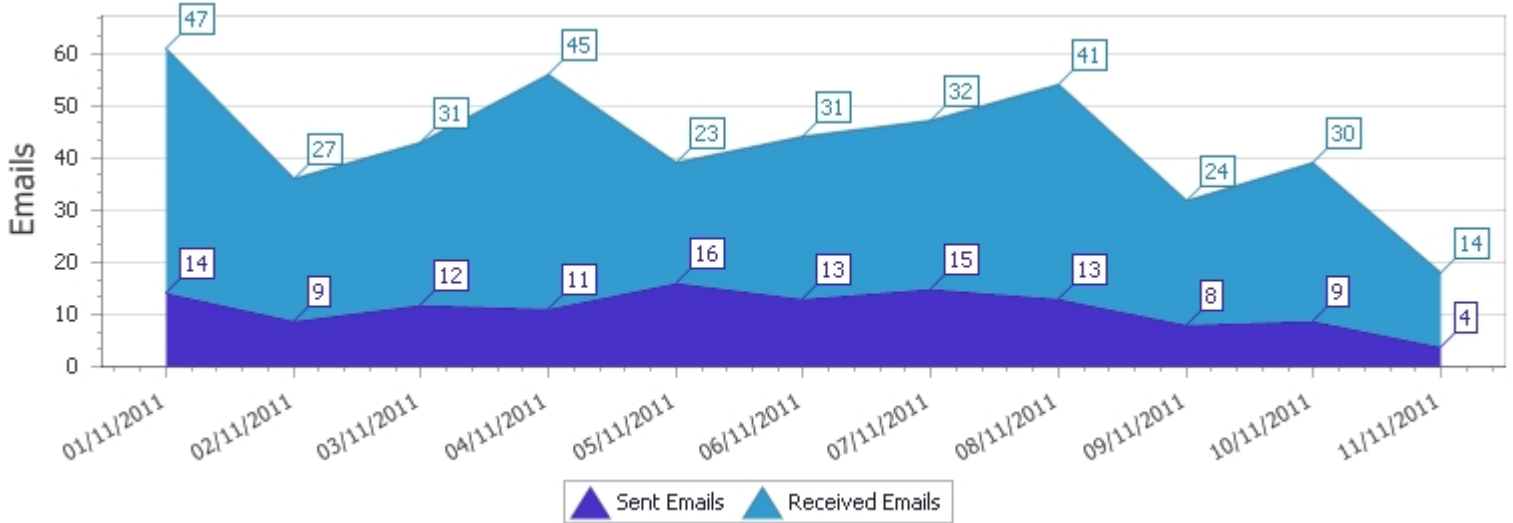

Summary

All 469 Sent: 124 Received: 345	Hotmail 176 Sent: 45 Received: 131	Gmail 150 Sent: 37 Received: 113	Yahoo 143 Sent: 42 Received: 101
--------------------------------------------------------	-----------------------------------------------------------	---------------------------------------------------------	---------------------------------------------------------

WebMail Use

User	Total Emails	Sent Emails	Received Emails	Average/Day	Total Percentage
melissa.king@malabs.local	86	25	61	7.82	18.34%
brenda.wright@malabs.local	84	24	60	7.64	17.91%
angela.herna...malabs.local	78	22	56	7.09	16.63%
anna.hill@malabs.local	75	23	52	6.82	15.99%
rebecca.scott@malabs.local	73	15	58	6.64	15.57%
amy.lopez@malabs.local	73	15	58	6.64	15.57%